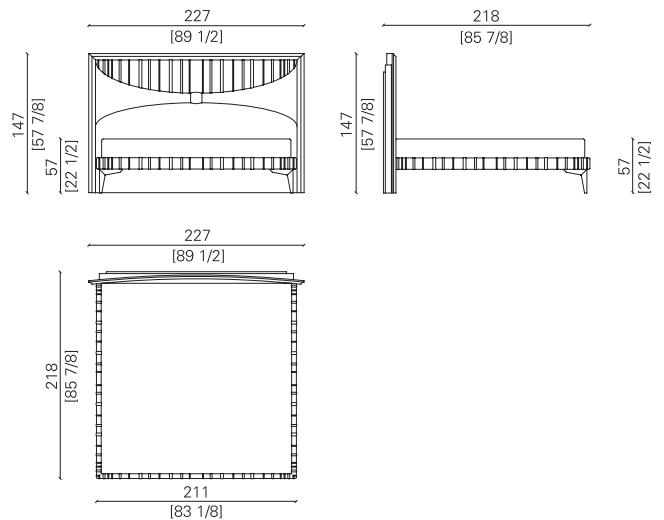

Out of the multitude —his thousand sons— the god of sleep raised Morpheus by his power. Most skillful of his sons, who had the art of imitating any human shape (Ovid).

Like an embrace between his wings, the headboard design refers to the mythological figure of Morpheus. The padded leather inserts follow the curve of the headboard, which suggests and intensifies the feeling of the embrace. The bedframe, upholstered with embroidered leather, completes the sensation of uniformity and highlights the aesthetic value of the product.

IL CIRMOLO

LETTO | BED

dimensioni dimensions	L227 x P218 x H147 cm
peso weight	138 kg
volume letto bed volume	2,40 m ³
volume testata headboard volume	0,90 m ³

Letto con struttura in multistrato di pioppo curvato impiallacciato in noce americano e cornici in massello di noce americano tinto scuro lucido. Testata e giroletto imbottiti in pelle con cucitura decorativa in tinta. Dettagli in ottone in finitura satinata. Retroilluminazione a LED. Compreso di rete ortopedica. Escluso materasso e set biancheria letto.