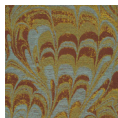

RUPV004
tessuto
fabric

+ altri colori
+ other colours

cuscino decorativo B
50x50 cm x 1pz
decorative cushion B
50x50 cm x 1 pc