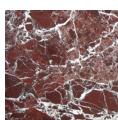

MA.C02
Rosso Lepanto