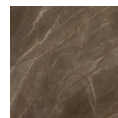

MA.T02
Bronze
Amani

cornice piano in erable lucido
top frame in glossy maple