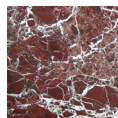

Small round side table with bronzed brass structure and top frame in glossy cobalt blue maple. Top insert in Labradorite semi-precious stone, with bronzed brass ring.

finiture | finishes

A. inserto piano in pietra semipreziosa
top insert in semi-precious stone

PS01
Labradorite

PS02
Ferro Tigrato
Tiger Iron

PS03
Ametista
Amethyst

PS04
Occhio di Tigre
Tiger's Eye

B. inserto piano in marmo
top insert in marble

MA.C01
Azul Bahia

MA.C02
Rosso Lepanto

MA.C03
Calacatta Viola