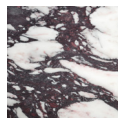

Small round side table with bronzed brass structure and top frame in glossy cobalt blue maple. Top insert in Labradorite semi-precious stone, with bronzed brass ring.

finiture | finishes

A. inserto piano in pietra semipreziosa
top insert in semi-precious stone

PS01
Labradorite

PS02
Ferro Tigrato
Tiger Iron

PS03
Ametista
Amethyst

PS04
Occhio di Tigre
Tiger's Eye

B. inserto piano in marmo
top insert in marble

MA.C01
Azul Bahia

MA.C02
Rosso Lepanto

MA.C03
Calacatta Viola