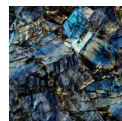

finiture | finishes

A. inserto piano in pietra semipreziosa
top insert in semi-precious stone

PS01
Labradorite