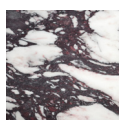

MA.C03
Calacatta Viola