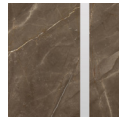

Sideboard with four doors, Nero Marquina marble structure, and contrasting white inlays. Base and handles in shiny black chrome finish. Internal finish in ruby red glossy maple, and central drawers with bottom in matching leatherette and contrasting stitching.

### finiture | finishes

finitura esterna in marmo con intarsio a contrasto  
 external finish in marble with contrasting inlay

**MA.N01**  
 Nero Marquina  
 con inserto bianco  
 with white insert

**MA.B01**  
 Calacatta Vagli Oro  
 con inserto nero  
 with black insert

**MA.T02**  
 Bronze Amani  
 con inserto bianco  
 with white insert

**A.** finitura interna in erable lucido  
 internal finish in glossy maple

**ERS02.G**  
 erable lucido  
 rosso rubino  
 glossy maple  
 ruby colour