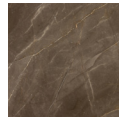

Sideboard with four doors, top in Nero Marquina marble, multi-ply poplar structure, glossy black frisè eucalyptus external finish, with door front/back and back panel inlaid with contrasting strips. Decorations, elements under the top and base in brass, with shiny gold plated finish. Handles in shiny gold plated brass, with semi-precious Tiger's Eye stone inserts. Internal part and drawers veneered in glossy zebrawood, inserts in tempered smoked glass, and drawer bottoms in matching leatherette with contrasting stitching.

finiture | finishes

piano in marmo
marble top

MA.N01
Nero Marquina

MA.B01
Calacatta
Vagli Oro

MA.T02
Bronze Amani

A. rivestimento in eucalipto
frisè lucido con intarsi a
contrasto
cladding in glossy frisè
eucalyptus, with contrasting
inlays

EF105.G
eucalipto frisè
col. nero
frisè eucalyptus
black colour

EF106.G
eucalipto frisè
col. avorio
frisè eucalyptus
ivory colour

EF107.G
eucalipto frisè
col. tortora
frisè eucalyptus
dove grey colour

B. rivestimento in eucalipto
frisè
cladding in frisè eucalyptus

EF05.G
eucalipto
col. nero
eucalyptus
black colour

EF06.G
eucalipto
col. avorio
eucalyptus
ivory colour

EF07.G
eucalipto
col. tortora
eucalyptus
dove grey colour

Altre finiture disponibili su richiesta. | Other finishes available upon request.