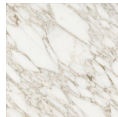

MA.B01
Calacatta
Vagli Oro