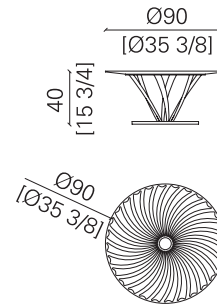

This small table showcases an admirable workmanship in the brass foil inlays, introduced as a decorative element. The play of light, enhanced by the fan-like geometry, creates an infinite vortex movement. The design of the pedestal was obtained from the three-dimensional projection of the inlay design that creates continuity with the base, which also features inlays in two shades of wood.

LA ROBINIA D'ORO

TAVOLINO BASSO | COFFEE TABLE

dimensioni | dimensions
peso | weight
volume | volume

Ø90 x H40 cm
25 kg
0,50 m³

Tavolino basso rotondo con piano e basamento intarsiati a ventaglio in radica di mirto in due tonalità. Piano e struttura in ottone in finitura bagno oro lucido.