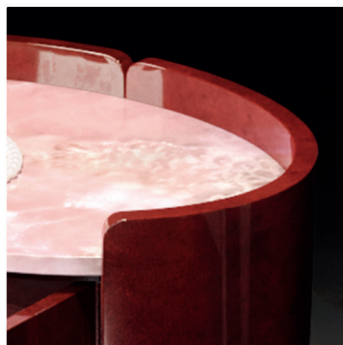

The unobtrusive and enveloping form hails from afar. The morphology of these products aims to reinterpret in the furniture the oval and elliptical architectural lines so skillfully expressed by the Baroque culture. The structures are covered with parchment, which highlights their curved lines and creates interesting textural effects. The slender, brass-tipped legs emphasize the sober elegance of this line. The inlaid onyx tabletop completes the bedside table and creates an harmonious and elegant look. The Dressing table includes a mirror, also elliptical in shape, mounted on a forked support that allows it to be tipped up or down.