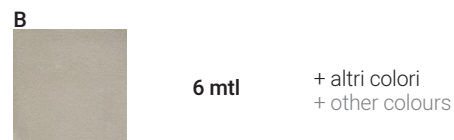

NK2108
pelle nabuk
nubuck leather

LPAL043
velluto
velvet

imbottitura contra
back upholstery

NK2108
pelle nabuk
nubuck leather

LPAL043
velluto
velvet

basamento in palissandro
tinto scuro
base in dark rosewood

PL01
palissandro
tinto scuro
dark rosewood

composizioni | compositions

AA. Imbottitura divano in pelle nabuk.
Sofa upholstered in nubuck leather.

BA. Imbottitura seduta e schienale divano in velluto capitonnè, imbottitura contra in pelle nabuk.
Seat and backrest with velvet capitonnè upholstery, back upholstered in nubuck leather.