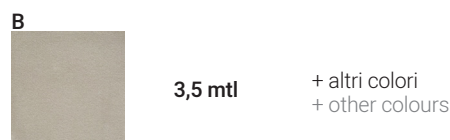

## finiture | finishes

imbottitura seduta e schienale  
seat and backrest upholstery

**NK2108**  
pelle nabuk  
nubuck leather

**LPAL043**  
velluto  
velvet

imbottitura contra  
back upholstery

**NK2108**  
pelle nabuk  
nubuck leather

**LPAL043**  
velluto  
velvet

basamento in palissandro  
tinto scuro  
base in dark rosewood

**PL01**  
palissandro  
tinto scuro  
dark rosewood